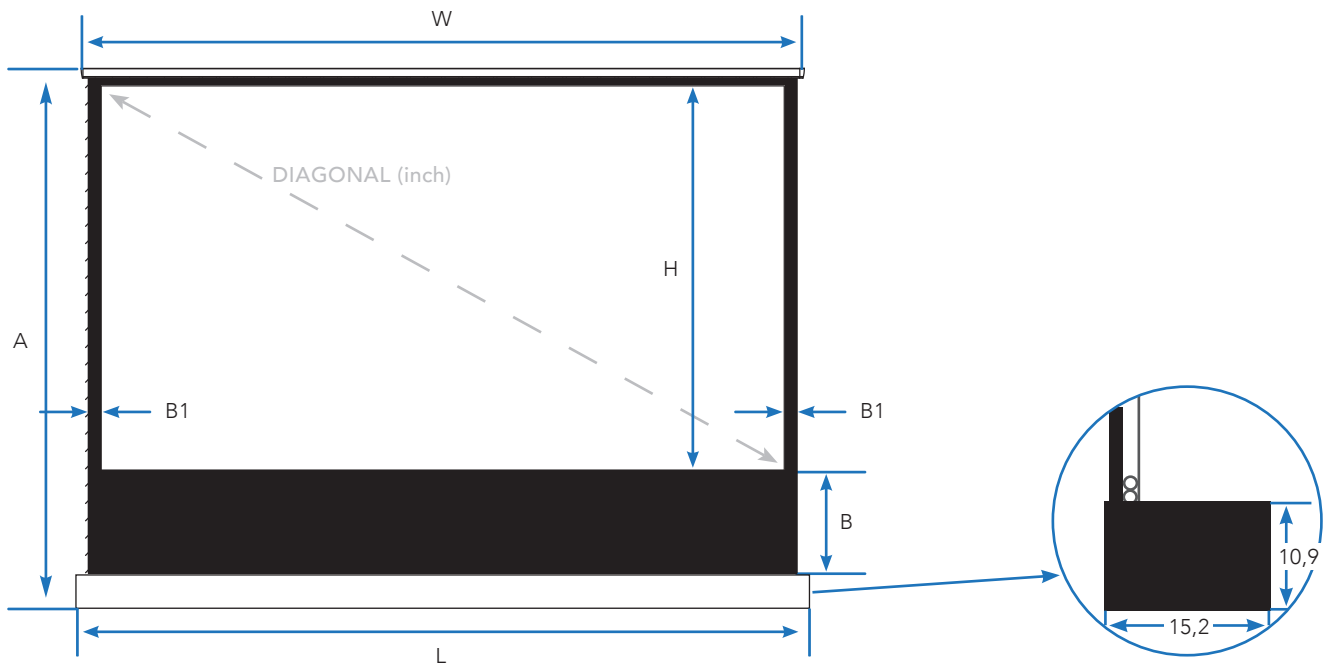

Case

Black lacquered steel
Slim housing to fit in limited spaces
Quick and easy installation
4 adjustable feet for setting the projection angle (forward or backward)
Wall or back of cabinet mounting

Warranty

2 years

DÉTAILS DETAILS

Installations possibles Possible installations

DIMENSIONS DIMENSIONS

Formats Ratios	Toiles Fabrics	REF LUMENE	Taille utile de l'image W x H cm Image size	Diagonale Diagonal (inch)	Dimensions hors-tout Overall dimensions L x A x P cm	Bords noirs Black borders (mm) B	Bords noirs Black borders (mm) B1	Dimensions packaging Packaging dimensions (cm)	Poids net / brut Net / gross weight (kg)	Code EAN
16:9	ALR	EDEN EXTRABRIGHT 200 C	203 x 115	92	227 x 15 x 10	35	9	255 x 23 x 17	22/25	3700795163788
		EDEN EXTRABRIGHT 240 C	221 x 125	100	245 x 15 x 10	35	9	273 x 23 x 17	24/27	3700795163801
		EDEN EXTRA BRIGHT 270 C	266 x 149	120	289 x 15 x 10	35	9	317 x 23 x 17	28/31	3700795163795
		EDEN EXTRA BRIGHT 300 C	288 x 162	130	312 x 15 x 10	42	9	339 x 23 x 17	32/35	3700795164624