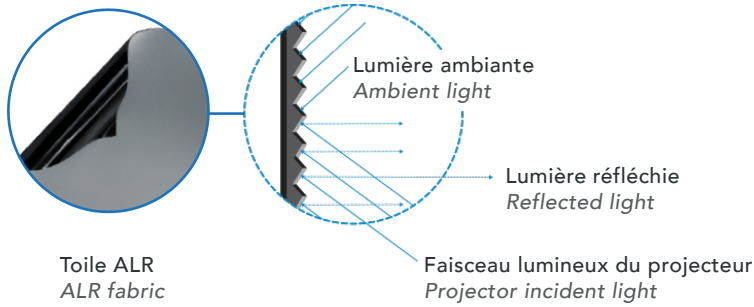

DÉTAILS DETAILS

Installations possibles Possible installations