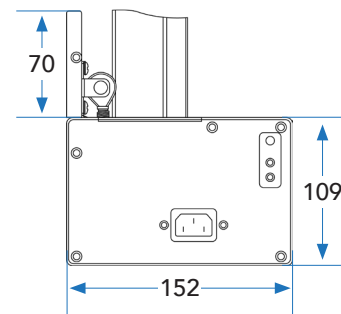

Case

Black lacquered steel
Slim housing to fit in limited spaces
Quick and easy installation
4 adjustable feet for setting the projection angle (forward or backward)
Wall or back of cabinet mounting

Warranty

2 years

DÉTAILS DETAILS

Installations possibles Possible installations

DIMENSIONS DIMENSIONS

Formats Ratios	Toiles Fabrics	REF LUMENE	Taille utile de l'image W x H cm Image size	Diagonale Diagonal (inch)	Dimensions hors-tout Overall dimensions L x A x P cm	Bords noirs Black borders (mm) B	Bords noirs Black borders (mm) B1	Dimensions packaging Packaging dimensions (cm)	Poids net / brut Net / gross weight (kg)	Code EAN
16:9	ALR	EDEN EXTRABRIGHT 200 C	203 x 115	92	227 x 15 x 10	35	9	255 x 23 x 17	22/25	3700795163788
		EDEN EXTRABRIGHT 240 C	221 x 125	100	245 x 15 x 10	35	9	273 x 23 x 17	24/27	3700795163801
		EDEN EXTRA BRIGHT 270 C	266 x 149	120	289 x 15 x 10	35	9	317 x 23 x 17	28/31	3700795163795
		EDEN EXTRA BRIGHT 300 C	288 x 162	130	312 x 15 x 10	42	9	339 x 23 x 17	32/35	3700795164624